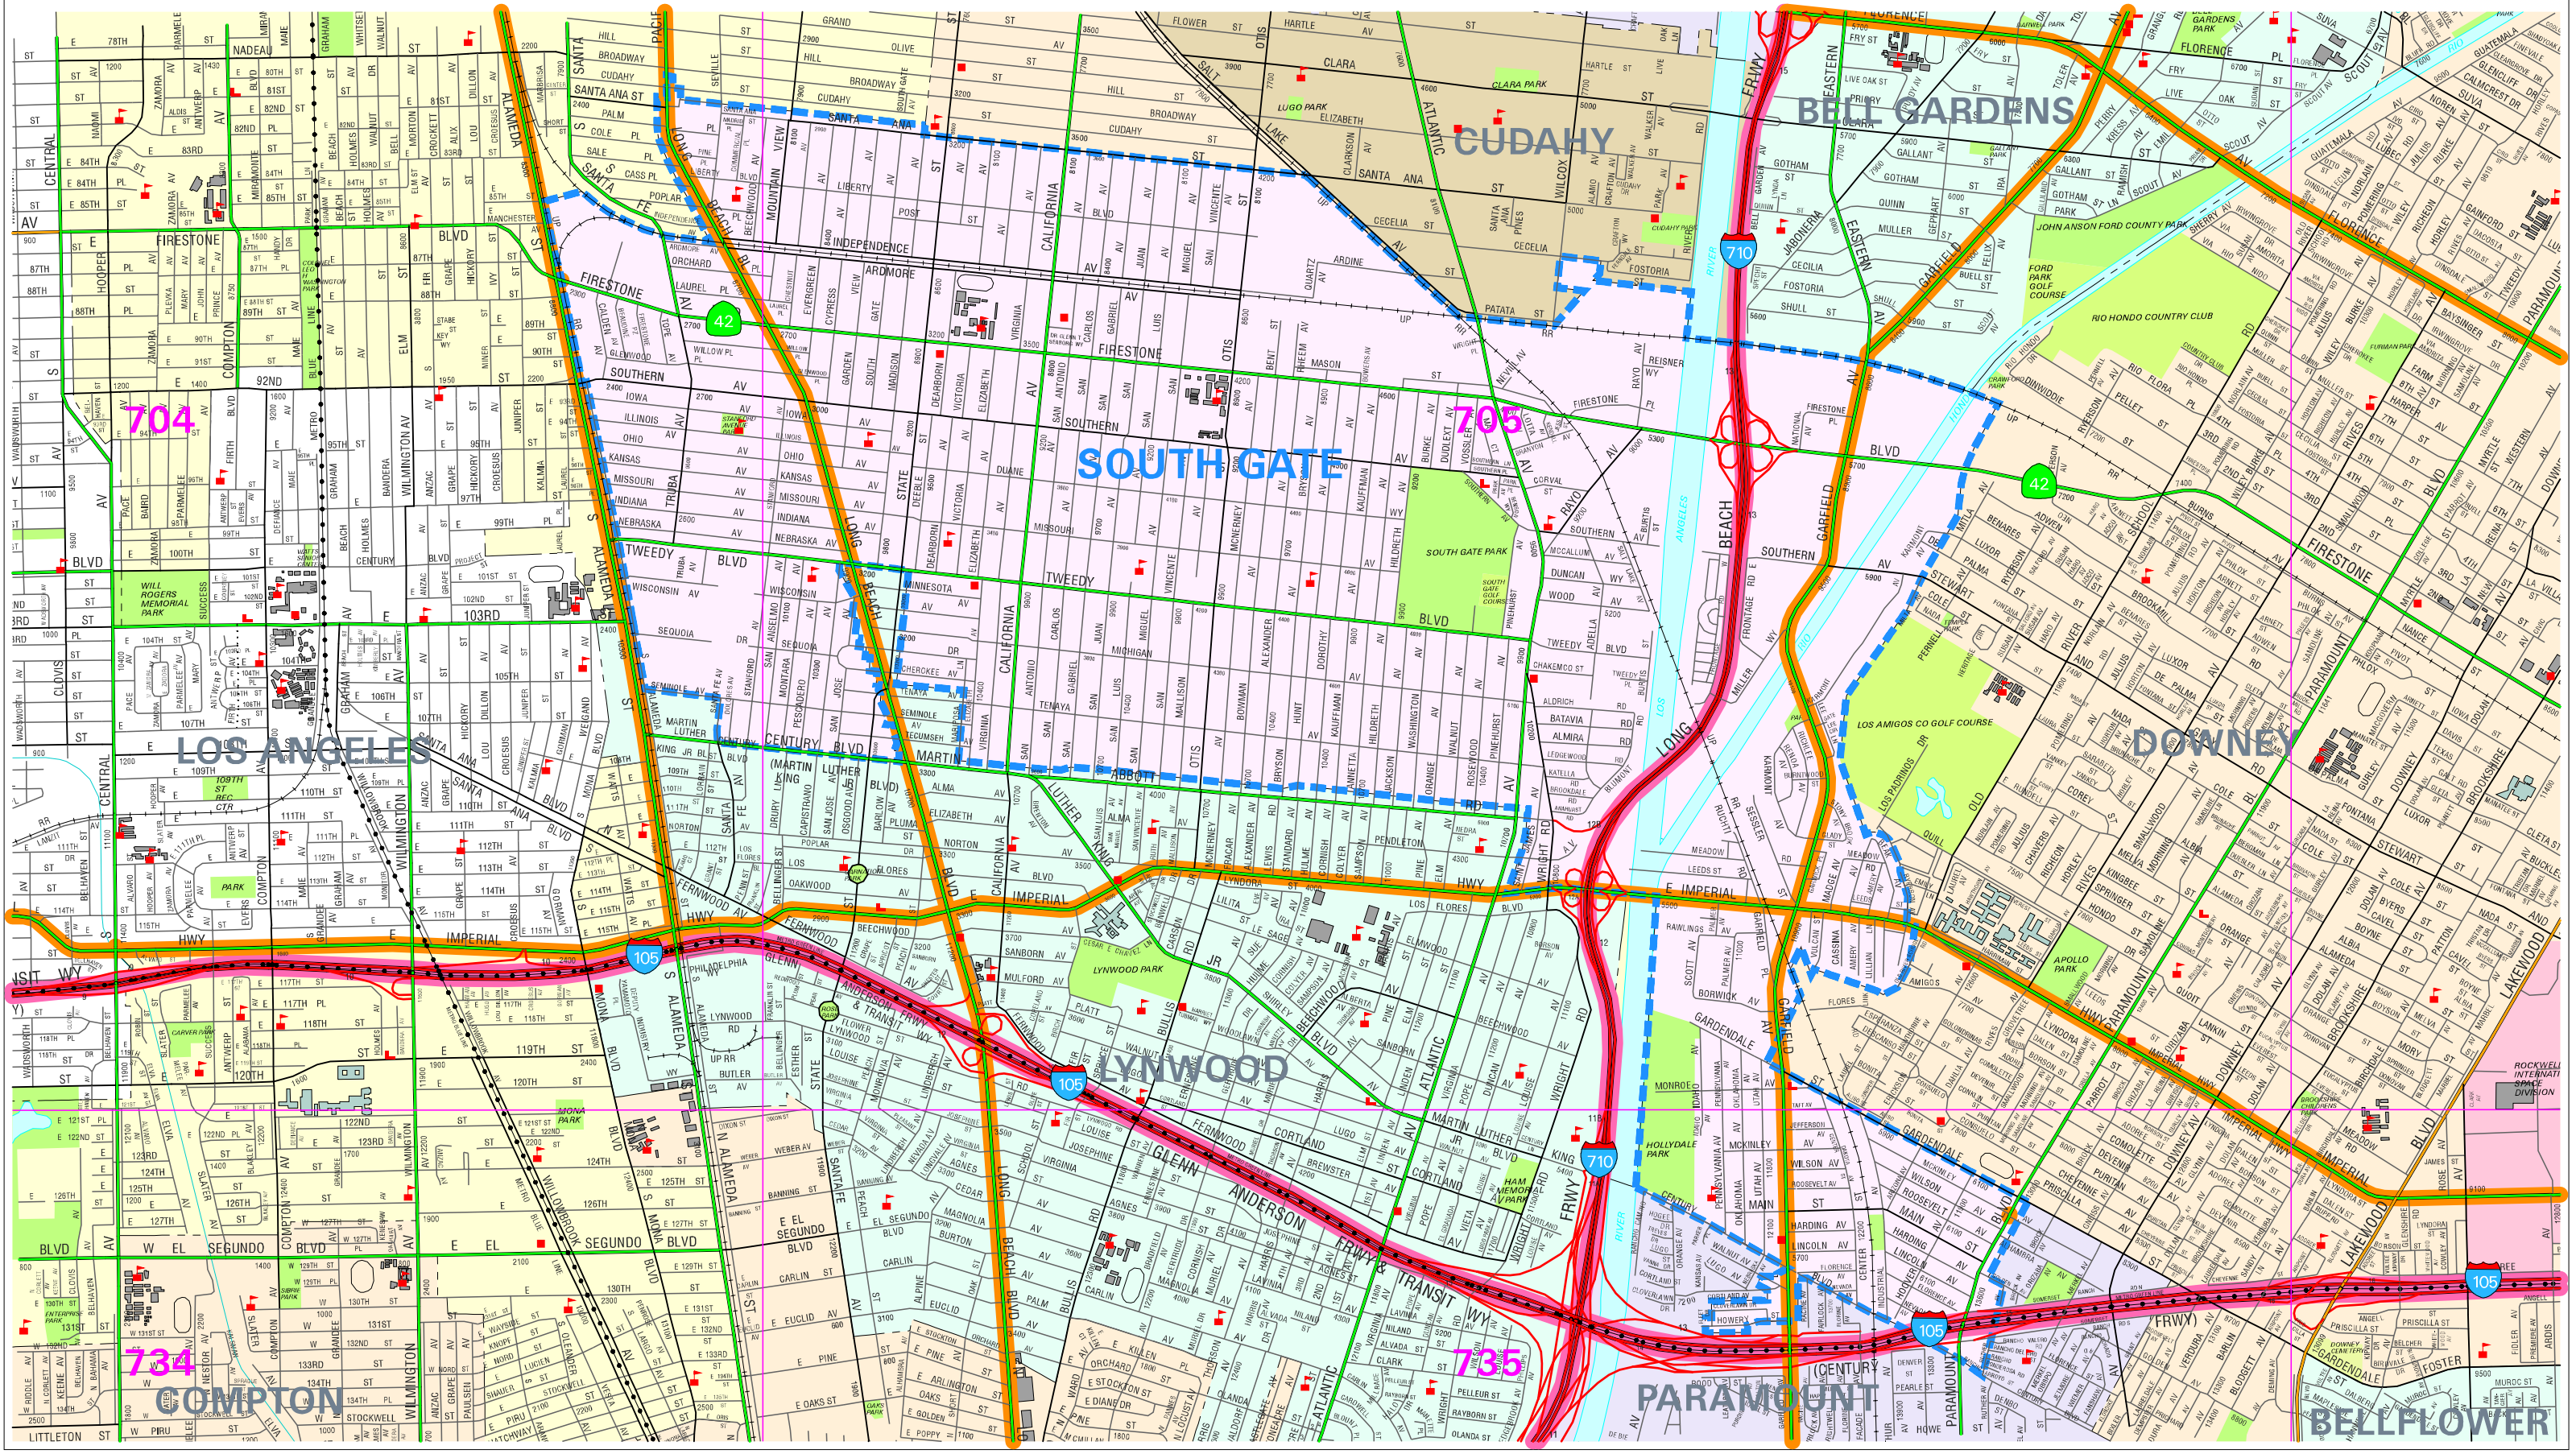

- City Boundary
- Freeway Disaster Route
- Disaster Route
- Thomas Guide Page Grid

CITY OF SOUTH GATE

(Map Size: 17" x 11")

AML:s:\arcspacelw\services\aml_dir\form_dir\form_std.aml Prepared by: DLAC